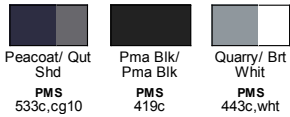

### Fabric

- front panels: 96% polyester
- back panels: 100% polyester
- moisture-wicking

### Sizes

- OS

BACK VIEW

SIDE VIEW

### 3 Available Colors

Peacoat/ Out  
Shd  
PMS  
533c, cg10

Pma Blk/  
Pma Blk  
PMS  
419c

Quarry/ Brt  
Whit  
PMS  
443c, wht